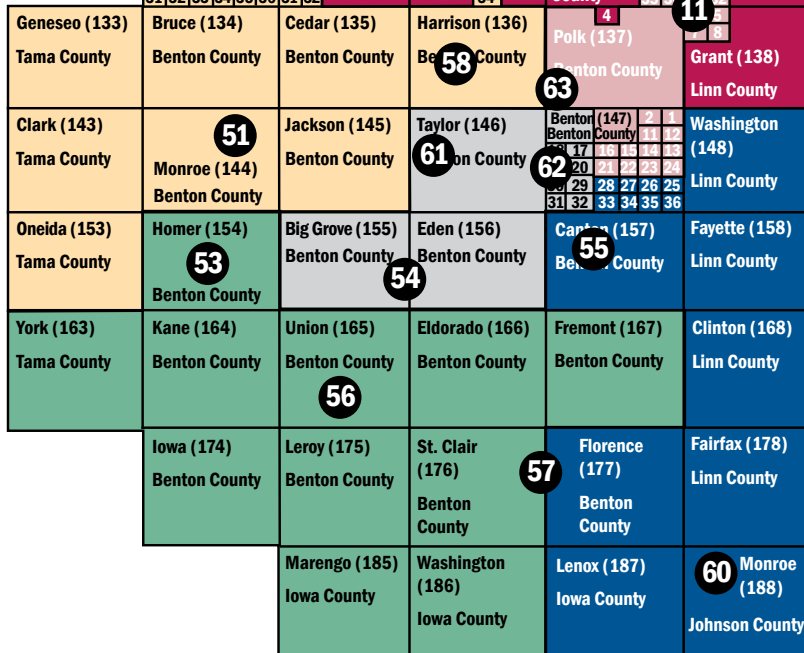

Board District Key

- District 6
- District 7
- District 8
- District 9
- District 10

Substations

- 01 - Jefferson
- 02 - Aurora
- 03 - Shady Grove
- 04 - Quesqueton
- 05 - Fairbank
- 07 - Rowley
- 08 - Bryantsburg
- 09 - Winthrop
- 11 - Walker
- 12 - Maryville
- 13 - Masonville
- 14 - Spring Creek
- 15 - Jesup
- 16 - Sumner

Board District Key

- District 1
- District 2
- District 3
- District 4
- District 5

Substations

- 51 - Garrison
- 53 - Homer
- 54 - Big Grove
- 55 - Shellsburg
- 56 - Van Home
- 57 - Watkins
- 58 - Harrison
- 60 - Crozier
- 61 - Karr
- 62 - Lindahl
- 63 - Becca

ECI REC Service Territories
Over 6,800 Member-Consumers Strong