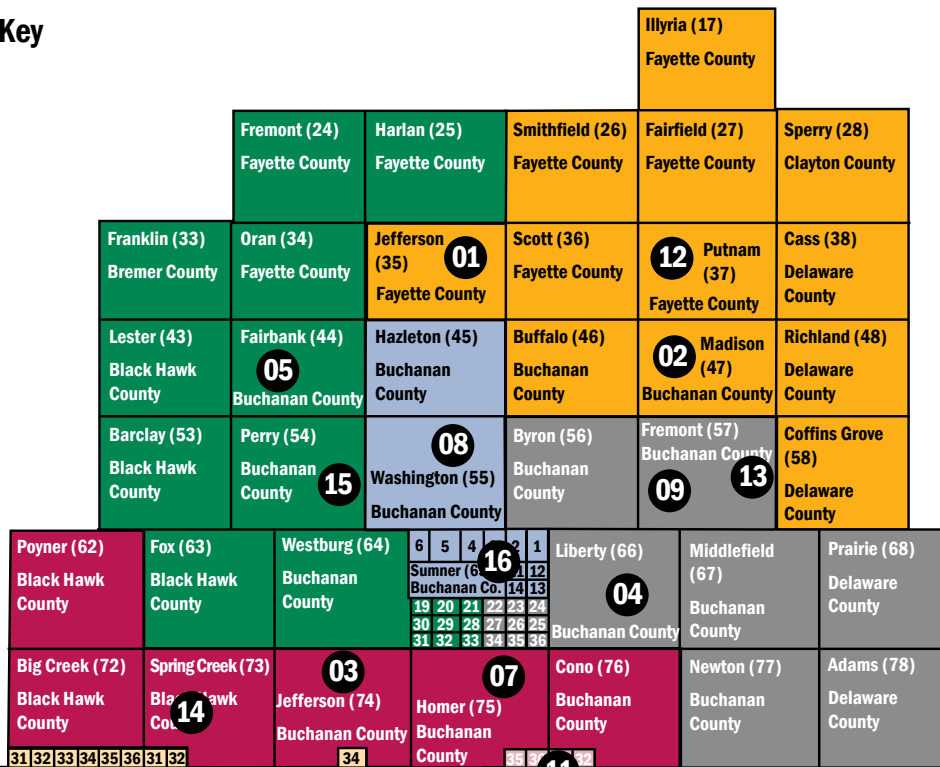

Board District Key

- District 6
- District 7
- District 8
- District 9
- District 10

Substations

- 01 - Jefferson
- 02 - Aurora
- 03 - Shady Grove
- 04 - Quesqueton
- 05 - Fairbank
- 07 - Rowley
- 08 - Bryantsburg
- 09 - Winthrop
- 11 - Walker
- 12 - Maryville
- 13 - Masonville
- 14 - Spring Creek
- 15 - Jesup
- 16 - Sumner

Board District Key

- District 1
- District 2
- District 3
- District 4
- District 5

Substations

- 51 - Garrison
- 53 - Homer
- 54 - Big Grove
- 55 - Shellsburg
- 56 - Van Home
- 57 - Watkins
- 58 - Harrison
- 60 - Crozier
- 61 - Karr
- 62 - Lindahl
- 63 - Becca

ECI REC Service Territories
Over 6,800 Member-Consumers Strong