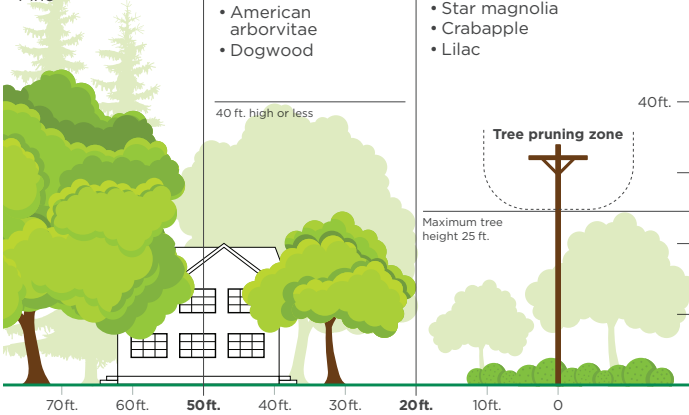

Plant the Right Tree in the Right Place

When spring arrives, landscaping season follows. If you're adding trees this year, consider your power lines. The wrong tree in the wrong place can be a hazard.

For more tips on smart tree planting in your community, contact your local electric cooperative or visit www.ArborDay.org.

Happy Arbor Day!
Friday,
April 26

April Is Safe Digging Month!

Be Safe. Always call 811 before you dig to locate any buried utility lines.

Know what's below.
Call before you dig.

LARGE TREES

Height/spread of more than 40 feet, such as:

- Maple
- Birch
- Oak
- Sweetgum
- Spruce
- Linden
- Pine

MEDIUM TREES

Height/spread of 25 to 40 feet, such as:

- Washington hawthorn
- Goldenrain tree
- Eastern redbud
- American arborvitae
- Dogwood

SMALL TREES

Avoid planting within 20 feet of power lines. When planting within 20 feet is unavoidable, use only shrubs and small trees.

Height/spread of no more than 25 feet, such as:

- Star magnolia
- Crabapple
- Lilac