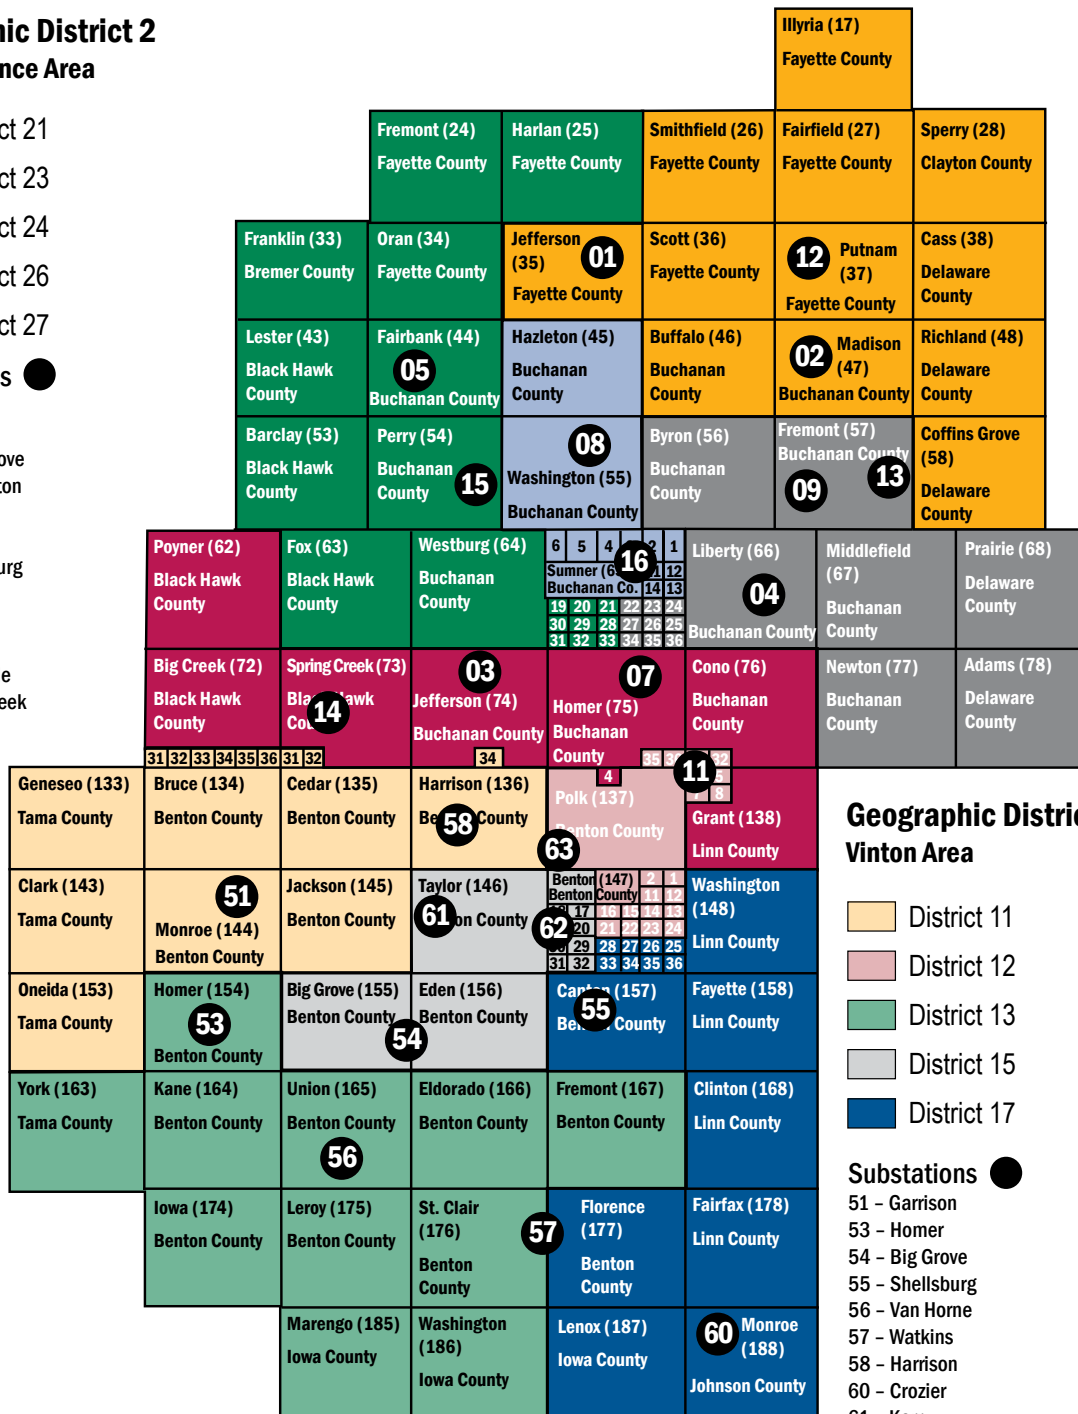

Geographic District 2 Independence Area

- District 21
- District 23
- District 24
- District 26
- District 27

Substations

- 01 - Jefferson
- 02 - Aurora
- 03 - Shady Grove
- 04 - Quesqueton
- 05 - Fairbank
- 07 - Rowley
- 08 - Bryantsburg
- 09 - Winthrop
- 11 - Walker
- 12 - Maryville
- 13 - Masonville
- 14 - Spring Creek
- 15 - Jesup
- 16 - Sumner

Geographic District 1 Vinton Area

- District 11
- District 12
- District 13
- District 15
- District 17

Substations

- 51 - Garrison
- 53 - Homer
- 54 - Big Grove
- 55 - Shellsburg
- 56 - Van Horne
- 57 - Watkins
- 58 - Harrison
- 60 - Crozier
- 61 - Karr
- 62 - Lindahl
- 63 - Becca

ECI REC Service Territories
Over 6,800 Member-Consumers Strong