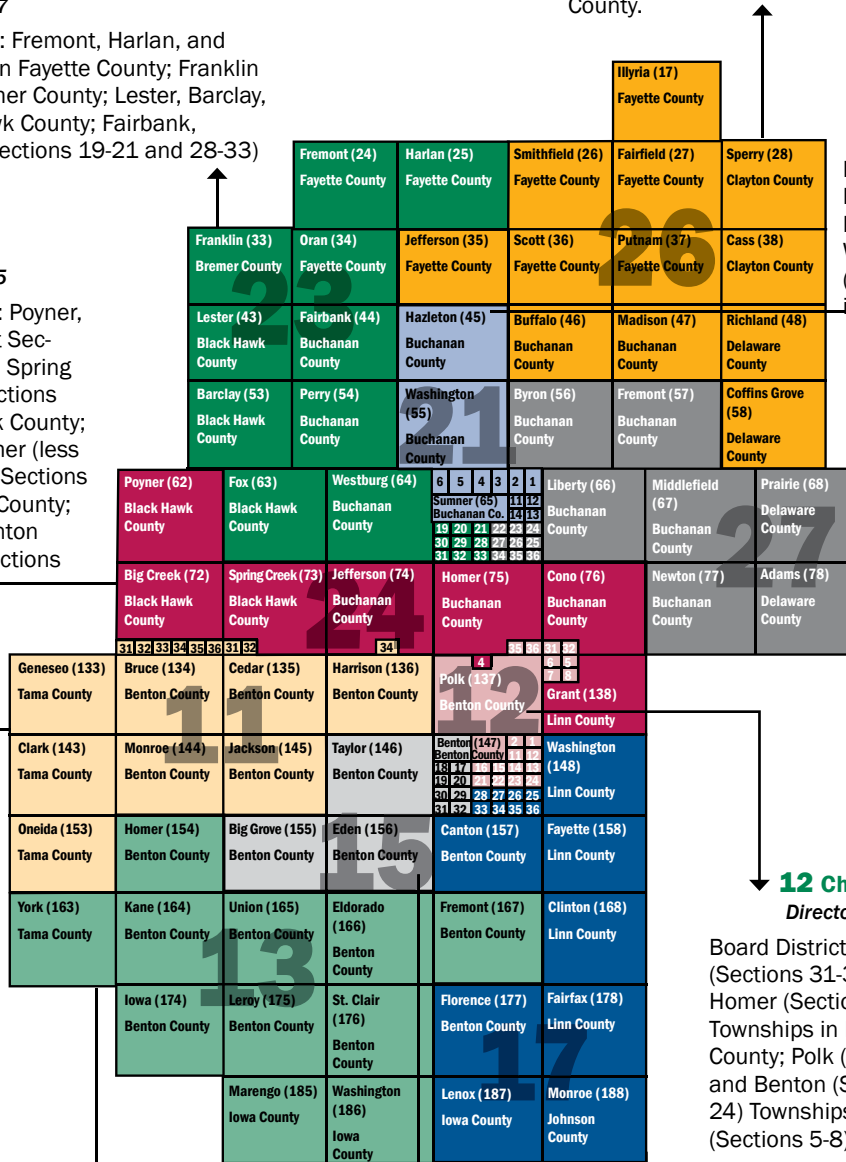

23 Jim Alberts, Secretary/Treasurer
Director since 2007

Board District 23: Fremont, Harlan, and Oran Townships in Fayette County; Franklin Township in Bremer County; Lester, Barclay, and Fox Townships in Black Hawk County; Fairbank, Perry, Westburg, and Sumner (Sections 19-21 and 28-33) Townships in Buchanan County.

11 Jeff Elliott
Director since 1990

Board District 11: Big Creek (Sections 31-36) and Spring Creek (Sections 31-32) Townships in Black Hawk County; Jefferson (Section 34) Township in Buchanan County; Geneseo, Clark, and Oneida Townships in Tama County; Bruce, Cedar, Harrison, Monroe, and Jackson Townships in Benton County.

13 Allen Albers
Director since 1985

Board District 13: York Township in Tama County; Homer, Kane, Union, Eldorado, Fremont, Iowa, Leroy, and St. Clair Townships in Benton County; Marengo and Washington Townships in Iowa County.

15 Gary McKenna
Director since 2016

Board District 15: Taylor, Benton (Sections 5-8, 17-20, and 29-32), Big Grove, and Eden Townships in Benton County.

Key

Green: Geographic District 1 - Vinton Area

Blue: Geographic District 2 - Independence Area